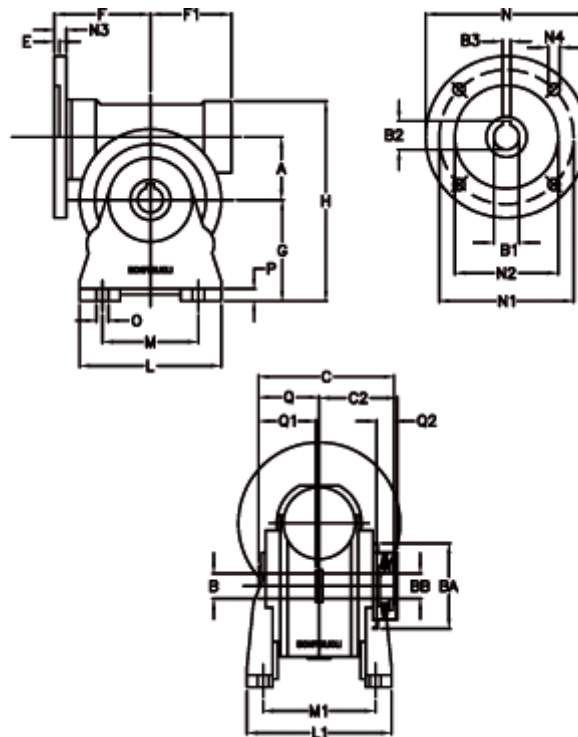

Article number: 390204901822836

Description: Worm Gear with Torque Limiter
VF 49-L2-A-18 P71B14

Measures

a = 49.50	C2 = 63,5	L1 = 124.0	O = 8.5
B = 25	Description = VF 49A-xx-71B14	m = 63	P = 12
B1 E7 = 14	E = 3.0	M1 = 98.5	Q = 51.0
B2 = 16.3	F = 70	N = 105	Q1 = 41
B3 H9 = 5	F1 = 63	N1 = 85	Q2 = 15
BA = 63	g = 82	N2 = 70	
BB H7 = 14	H = 162	N3 = 10.5	
C = 105	L = 110	N4 = 6,5	